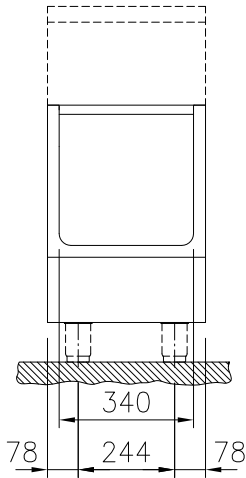

### Construction

- IPX5 water resistance certification.
- Hygienic design of the open base compartment with large round edges.
- 2 mm top in 1.4301 (AISI 304).
- Flat surface construction with minimal hidden areas to easily clean all surfaces
- Storage space in the base of the appliance that can accept GN1/1 containers.
- Internal frame for heavy duty sturdiness in stainless steel.

APPROVAL: \_\_\_\_\_

Experience the Excellence  
[www.electroluxprofessional.com](http://www.electroluxprofessional.com)

Front

**Key Information:**

External dimensions, Width:	
588215 (MA1BDAD000)	400 mm
External dimensions, Depth:	800 mm
External dimensions, Height:	550 mm
Cupboard Cavity Dimensions (width):	340 mm
Cupboard Cavity Dimensions (height):	330 mm
Cupboard Cavity Dimensions (depth):	740 mm
Net weight:	18 kg

Side

Top