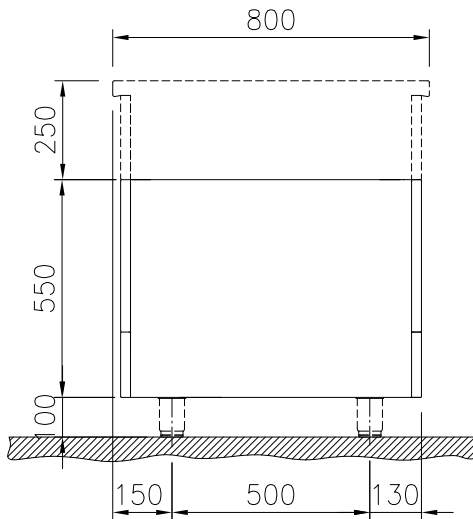

APPROVAL: \_\_\_\_\_

Experience the Excellence  
[www.electroluxprofessional.com](http://www.electroluxprofessional.com)

Front

**Key Information:**

External dimensions, Width:	
588215 (MA1BDAD000)	400 mm
External dimensions, Depth:	800 mm
External dimensions, Height:	550 mm
Cupboard Cavity Dimensions (width):	340 mm
Cupboard Cavity Dimensions (height):	330 mm
Cupboard Cavity Dimensions (depth):	740 mm
Net weight:	18 kg

Side

Top

### Optional Accessories

- Stainless steel side panel (12mm), 800x800mm, freestanding PNC 912508
- Stainless steel front kicking strip, 400mm width PNC 912594
- Stainless steel side kicking strips left and right, freestanding, 800mm width PNC 912619
- Stainless steel side kicking strips left and right, wall mounted, 800mm width PNC 912622
- Stainless steel side kicking strips left and right, back-to-back, 1600mm width PNC 912625
- Stainless steel plinth, against wall, 400mm width PNC 912802
- Stainless steel plinth, freestanding, 400mm width PNC 912821
- Stainless steel panel (12mm) 800x800mm, against wall, left side PNC 913094
- Stainless steel panel (12mm) 800x800mm, flush-fitting, against wall, right side PNC 913098
- Back panel, 400x550mm, for bases and units, one-side operated PNC 913178
- Stainless steel side panel, left, h=800 PNC 913216
- Stainless steel side panel, right, h=800 PNC 913217
- - NOT TRANSLATED - PNC 913233
- - NOT TRANSLATED - PNC 913257
- - NOT TRANSLATED - PNC 913264
- - NOT TRANSLATED - PNC 913266
- - NOT TRANSLATED - PNC 913273
- - NOT TRANSLATED - PNC 913274
- - NOT TRANSLATED - PNC 913279
- - NOT TRANSLATED - PNC 913669
- - NOT TRANSLATED - PNC 913685