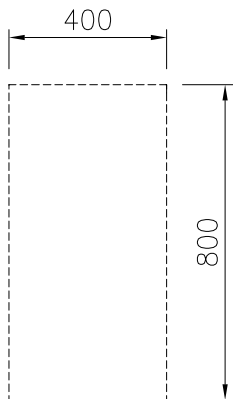

APPROVAL: \_\_\_\_\_

Experience the Excellence  
[www.electroluxprofessional.com](http://www.electroluxprofessional.com)

Front

**Key Information:**

External dimensions, Width:	
588215 (MA1BDAD000)	400 mm
External dimensions, Depth:	800 mm
External dimensions, Height:	550 mm
Cupboard Cavity Dimensions (width):	340 mm
Cupboard Cavity Dimensions (height):	330 mm
Cupboard Cavity Dimensions (depth):	740 mm
Net weight:	18 kg

Side

Top